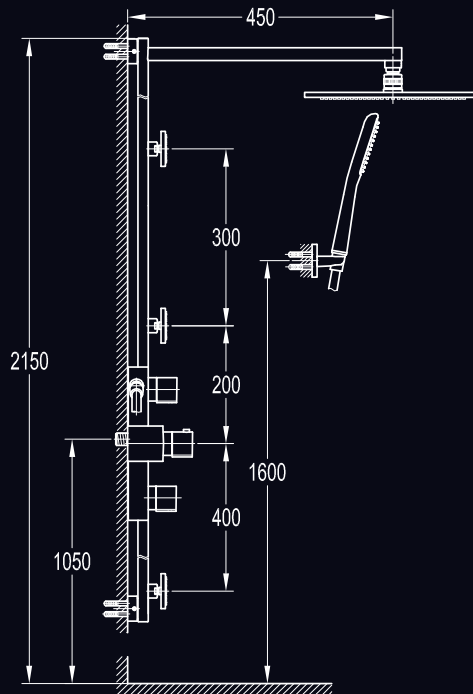

Art. 2202

Monocomando doccia esterno.
External shower mixer.

Art. 2200.222

Colonna vasca completa di set doccia.
Single lever bath/shower mixer floor mounted.

ALLYN

Art. 2219.5.222

Gruppo bordovasca 5 fori.
5-hole bath/shower mixer deck-mounted.

Art. 2219.4.222

Gruppo bordovasca 4 fori.
4-hole bath/shower mixer deck-mounted.

Art. 2217

Monocomando doccia incasso con deviatore.
Built-in shower mixer with diverter.

Art. 2209

Monocomando doccia incasso.
Built-in shower mixer.

ALLYN

TECHNOLOGY  DESIGN

Art. 3004-180-222

Miscelatore termostatico
doccia con colonna e body jet
Thermostatic shower mixer
with rainshower and body yet.

INTERGROUP A.G.

www.vsaintergroup.com

Via Pioda, 8 - CH 6901 LUGANO (SWITZERLAND)
Tel.: +41 91.92.13.473 - Fax: +41 91.92.11.831
E-mail: vsaintergroup@ficino.com