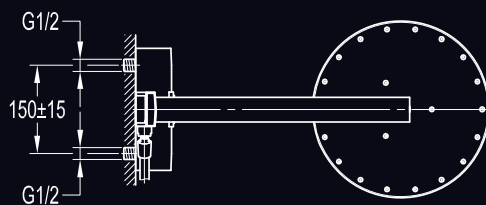

Art. 2219.4.222

Gruppo bordovasca 4 fori.
4-hole bath/shower mixer deck-mounted.

Art. 2217

Monocomando doccia incasso con deviatore.
Built-in shower mixer with diverter.

Art. 2209

Monocomando doccia incasso.
Built-in shower mixer.

ALLYN

TECHNOLOGY  DESIGN

Art. 3004-180-222

Miscelatore termostatico
doccia con colonna e body jet
Thermostatic shower mixer
with rainshower and body yet.

INTERGROUP A.G.

www.vsaintergroup.com

Via Pioda, 8 - CH 6901 LUGANO (SWITZERLAND)
Tel.: +41 91.92.13.473 - Fax: +41 91.92.11.831
E-mail: vsaintergroup@ficino.com