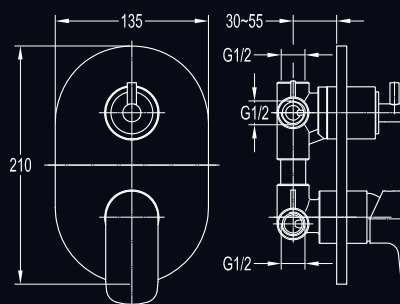

# SENNA

TECHNOLOGY  DESIGN

**Art. 3300.17-C**

Monocomando doccia incasso con deviatore 4 vie  
Built-in shower mixer with diverter 4-way

**Art. 3300.19-C**

Monocomando doccia incasso con deviatore 5 vie  
Built-in shower mixer with diverter 5-way