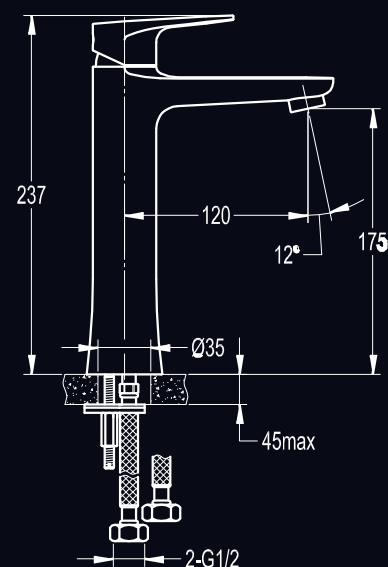

Art. 3300.3A-C

Monocomando lavabo senza scarico.
Wash basin mixer without pop-up waste.