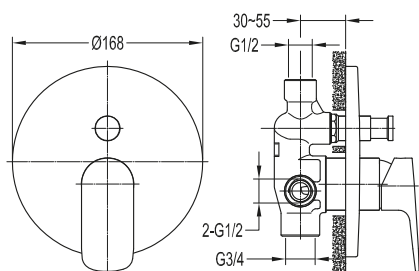

# SENNA

TECHNOLOGY  DESIGN

**Art. 3300.17-C**

Monocomando doccia incasso con deviatore 4 vie  
Built-in shower mixer with diverter 4-way

**Art. 3300.19-C**

Monocomando doccia incasso con deviatore 5 vie  
Built-in shower mixer with diverter 5-way