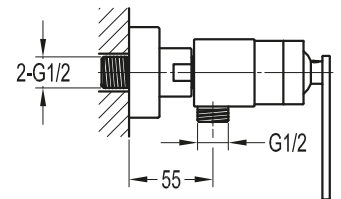

Art. 3300.1-C

Monocomando vasca esterno senza set doccia.
External bath mixer without shower set.

Art. 3300.2-C

Monocomando doccia esterno senza set doccia.
External shower mixer without shower set.