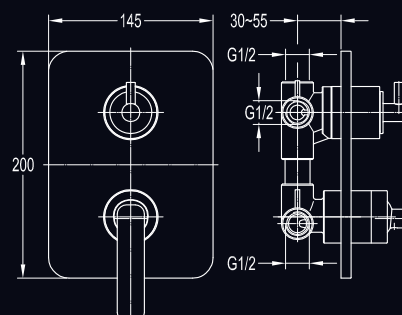

Art. 3300.17-C

Monocomando doccia incasso con deviatore 4 vie
Built-in shower mixer with diverter 4-way

TECHNOLOGY  DESIGN 

Art. 3300.19-C

Monocomando doccia incasso con deviatore 5 vie
Built-in shower mixer with diverter 5-way