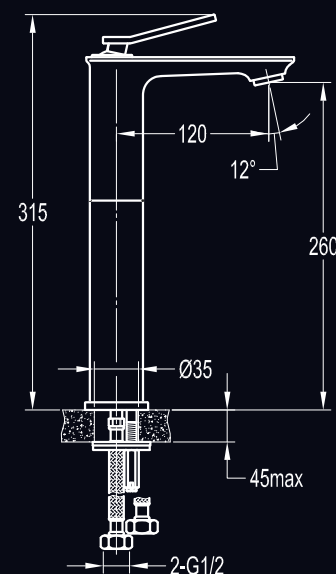

Art. 3300.3A-C

Monocomando lavabo senza scarico.
Wash basin mixer without pop-up waste.