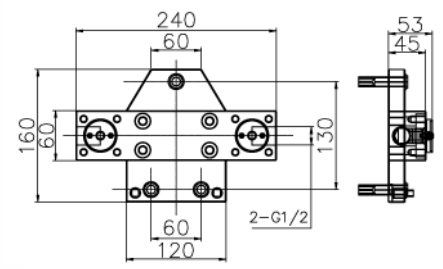

DARLING

4090-C cromo Chrome
Lavabo a parete
Wall mounted basin mixer

4001-C cromo Chrome
Miscelatore vasca/doccia con set doccia
Bath/shower mixer with shower set

DARLING

4000-C cromo Chrome
Colonna vasca a pavimento
Bath floor mounted