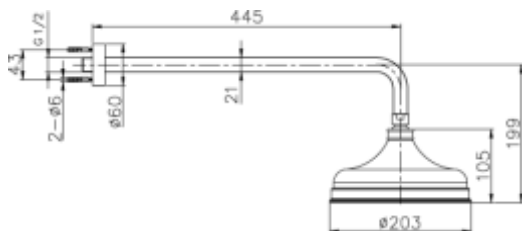

DARLING

TECHNOLOGY+
DESIGN

605-C cromo Chrome
Soffione
Head Shower