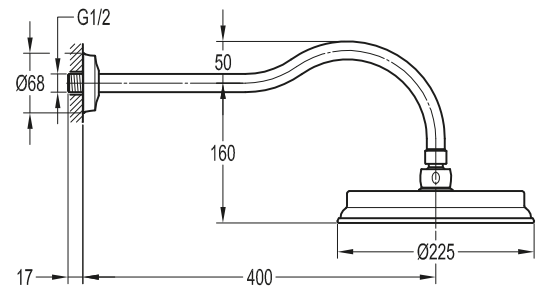

# COLUMBIA

Art. 5600.2-ORB-260

Art. 5600.2-C-260

Colonna doccia con set doccia  
Shower column with shower set.

Art. 38-261-ORB

Art. 38-261-C

Braccio doccia con soffione  
Shower arm with head shower.

**Art. 5600.2T-ORB-260**

**Art. 5600.2T-C-260**

Colonna doccia termostatica con set doccia  
Thermostatic shower column with shower set.

**Art. 807-C**

**Art. 807-C**

Presca d'acqua.  
Water connection.