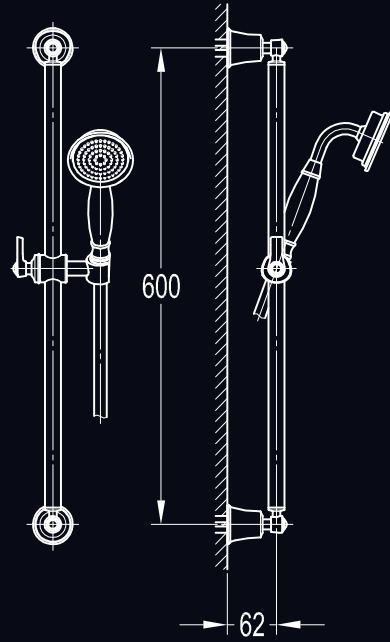

**Art. 5600.2-ORB**

**Art. 5600-ORB-260**

**Art. 5600-C-260**

Colonna vasca completa di set doccia.  
Single lever bath/shower mixer floor mounted.

**Art. 5600.19-ORB**

**Art. 5600.19-C**

Monocomando doccia incasso con deviatore.  
Built-in shower mixer with diverter.

# COLUMBIA

Art. 5600.2-ORB-260

Art. 5600.2-C-260

Colonna doccia con set doccia  
Shower column with shower set.

Art. 38-261-ORB

Art. 38-261-C

Braccio doccia con soffione  
Shower arm with head shower.

**Art. 5600.2T-ORB-260**

**Art. 5600.2T-C-260**

Colonna doccia termostatica con set doccia  
Thermostatic shower column with shower set.

**Art. 807-C**

**Art. 807-C**

Presca d'acqua.  
Water connection.

# COLUMBIA

TECHNOLOGY  DESIGN

Art. 1019-OBR-260

Art. 1019-C-260

Saliscendi con set doccia.  
Sliding rail with hand shower.

**INTERGROUP A.G.**

[www.vsaintergroup.com](http://www.vsaintergroup.com)

Via Pioda, 8 - CH 6901 LUGANO (SWITZERLAND)  
Tel.: +41 91.92.13.473 - Fax: +41 91.92.11.831  
E-mail: vsaintergroup@ficino.com