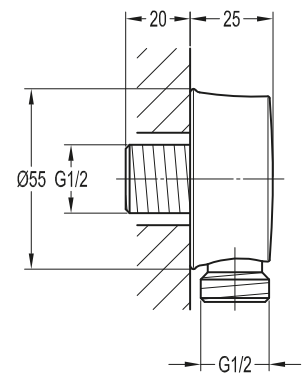

Art. 807-C

Presca d'acqua.
Water connection.