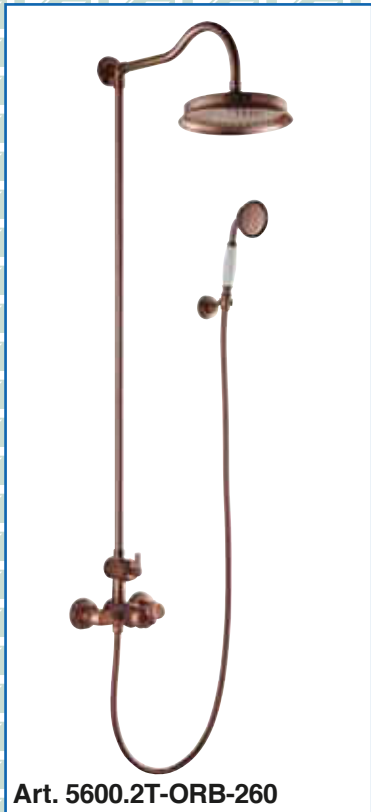

**Art. 5600.2-ORB**

**Art. 5600-ORB-260**

**Art. 5600-C-260**

Colonna vasca completa di set doccia.  
Single lever bath/shower mixer floor mounted.

**Art. 5600.19-ORB**

**Art. 5600.19-C**

Monocomando doccia incasso con deviatore.  
Built-in shower mixer with diverter.

# COLUMBIA

Art. 5600.2-ORB-260

Art. 5600.2-C-260

Colonna doccia con set doccia  
Shower column with shower set.

Art. 38-261-ORB

Art. 38-261-C

Braccio doccia con soffione  
Shower arm with head shower.

**Art. 5600.2T-ORB-260**