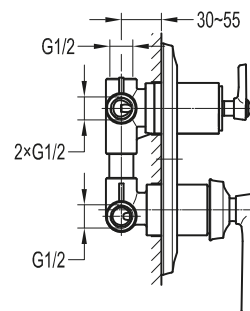

**Art. 5600.2-ORB**

**Art. 5600-ORB-260**

**Art. 5600-C-260**

Colonna vasca completa di set doccia.  
Single lever bath/shower mixer floor mounted.

**Art. 5600.19-ORB**

**Art. 5600.19-C**

Monocomando doccia incasso con deviatore.  
Built-in shower mixer with diverter.