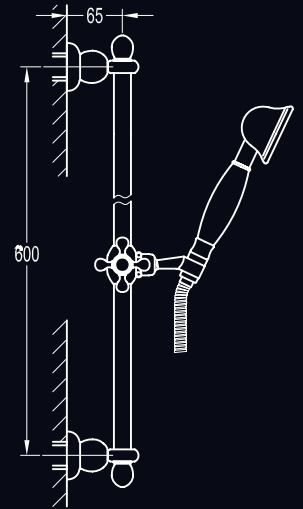

Art. 1018-234-G

Art. 1018-234-C

Braccio doccia con soffione
Shower arm with head shower.

COLORADO

Art. 6600.1.233-G

Art. 5500.1.234-C

Colonna vasca con set doccia
Bath column with shower set.

Art. 1018-234-G

Art. 15B-C

Bocca erogazione parete.
Bath spout

COLORADO

TECHNOLOGY  DESIGN 

Art. 1017.233-G

Art. 1002.206

Saliscendi con set doccia.
Sliding rail with hand shower.

Art. 233-54-G