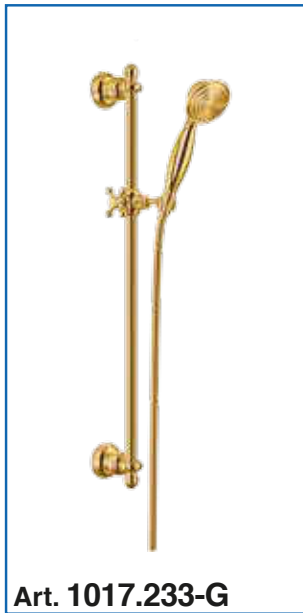

Art. 6600.17-G

Art. 5500.17-C

Monocomando doccia incasso con deviatore.
Built-in shower mixer with diverter.

COLORADO

Art. 6600.2.233-G

Art. 5500.2.234-C

Colonna doccia con set doccia
Shower column with shower set.

Art. 1018-234-G

Art. 1018-234-C

Braccio doccia con soffione
Shower arm with head shower.

COLORADO

Art. 6600.1.233-G

Art. 5500.1.234-C

Colonna vasca con set doccia
Bath column with shower set.

Art. 1018-234-G

Art. 15B-C

Bocca erogazione parete.
Bath spout

COLORADO

TECHNOLOGY  DESIGN 

Art. 1017.233-G

Art. 1002.206

Saliscendi con set doccia.
Sliding rail with hand shower.

Art. 233-54-G