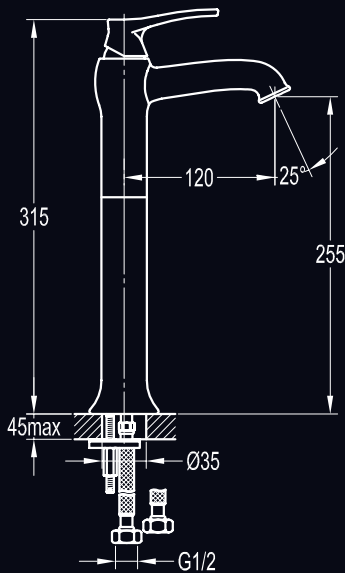

COLORADO

TECHNOLOGY  DESIGN

INTERGROUP A.G.

COLORADO

Art. 5500.3-C

Monocomando lavabo con scarico automatico 1.1/4".
Wash basin mixer with 1.1/4" pop-up waste.

Art. 6600.3-G

Art. 5500.3A-C

Monocomando lavabo senza scarico.
Wash basin mixer without pop-up waste.

Art. 6600.3A-G

COLORADO

Art. 5500.3.8-C

Lavabo 3 fori con scarico automatico 1.1/4"
3-holes basin with 1.1/4" pop-up waste

Art. 6600.3.8-G