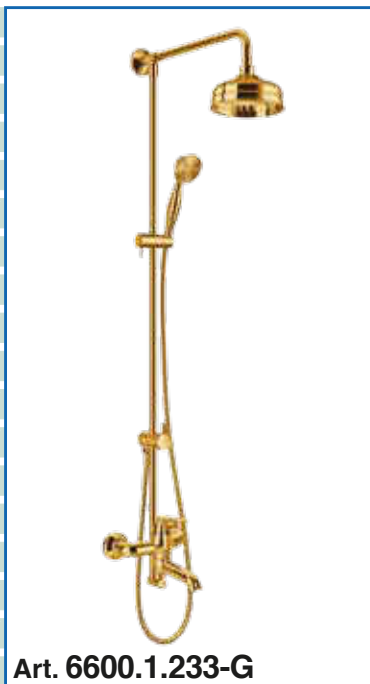

Art. 6600.17-G

Art. 5500.17-C

Monocomando doccia incasso con deviatore.
Built-in shower mixer with diverter.

COLORADO

Art. 6600.2.233-G

Art. 5500.2.234-C

Colonna doccia con set doccia
Shower column with shower set.

Art. 1018-234-G

Art. 1018-234-C

Braccio doccia con soffione
Shower arm with head shower.

COLORADO

Art. 6600.1.233-G

Art. 5500.1.234-C

Colonna vasca con set doccia
Bath column with shower set.

Art. 1018-234-G

Art. 15B-C

Bocca erogazione parete.
Bath spout

COLORADO

TECHNOLOGY  DESIGN 

Art. 1017.233-G

Art. 1002.206

Saliscendi con set doccia.
Sliding rail with hand shower.

Art. 233-54-G