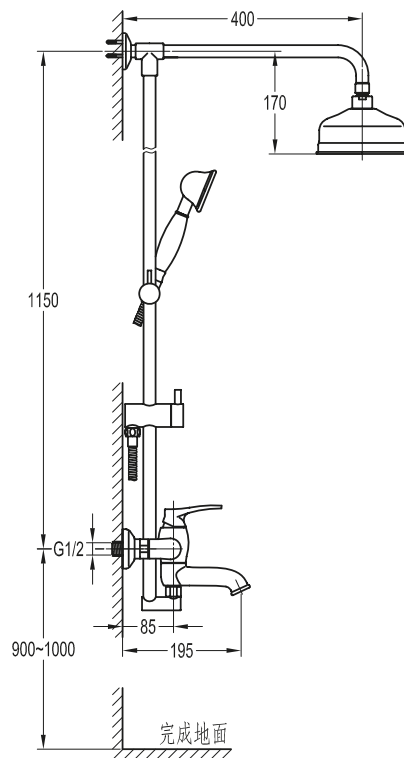

Art. 1018-234-G

Art. 1018-234-C

Braccio doccia con soffione
Shower arm with head shower.

COLORADO

Art. 6600.1.233-G

Art. 5500.1.234-C

Colonna vasca con set doccia
Bath column with shower set.

Art. 1018-234-G

Art. 15B-C

Bocca erogazione parete.
Bath spout

COLORADO

TECHNOLOGY  DESIGN 

Art. 1017.233-G

Art. 1002.206

Saliscendi con set doccia.
Sliding rail with hand shower.

Art. 233-54-G