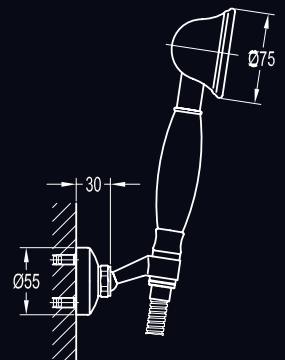

Art. 15B-C

Bocca erogazione parete.
Bath spout

COLORADO

TECHNOLOGY  DESIGN 

Art. 1017.233-G

Art. 1002.206

Saliscendi con set doccia.
Sliding rail with hand shower.

Art. 233-54-G